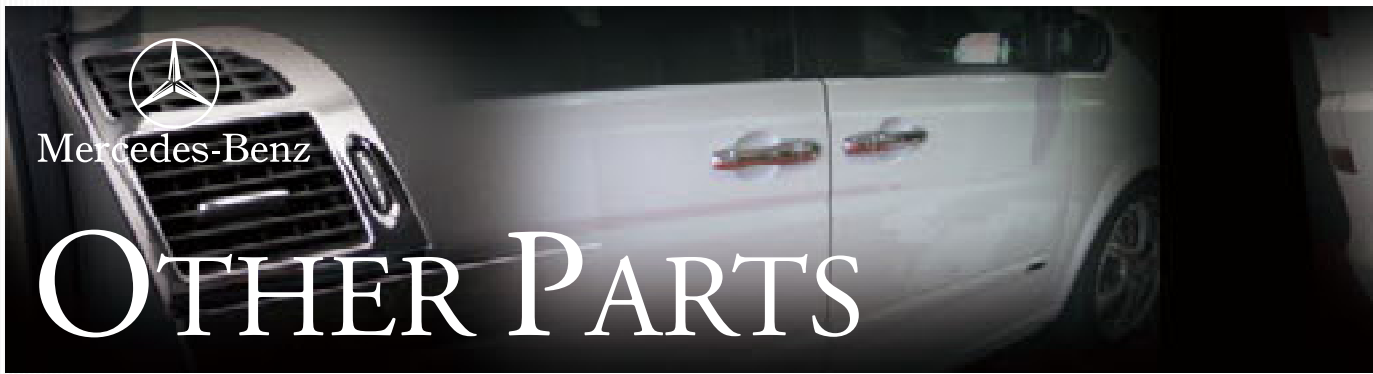

Door Mirror Winker

01

02

NightPoint LED

03

Chrome Shift Board

04

Chrome A/C Frame RIM

05

06

07

08

09

10

11

12

16

13

14

15

Mercedes Benz Other Parts							
No.	車種	対応年式	商品名	本体価格	税込価格	備考	
1	W220	-2002y	2003y LOOK DOOR MIRROR WINKER(LENS ONLY)	¥13,500	¥14,175 (税込)		
2	W203	ALL MODEL	2005y DOOR MIRROR WINKER(LENS ONLY) 純正品質	¥11,700	¥12,285 (税込)		
3	ALMIGHTY		NIGHT POINT LED(10PCS)	¥20,000	¥21,000 (税込)	要加工	
4	W140 W126 R129	ALL MODEL	CHROME SHIFT BOARD RING	¥4,300	¥4,515 (税込)	※1	
	W210 W124	ALL MODEL	CHROME SHIFT BOARD RING	¥4,300	¥4,515 (税込)	※1 ※2	
	W202	-1999y	CHROME SHIFT BOARD RING	¥4,300	¥4,515 (税込)	※1	
5	W210 LHD	ALL MODEL	CHROME A/C FRAME RIM	¥8,500	¥8,925 (税込)	※1	
	W210 RHD	ALL MODEL	CHROME A/C FRAME RIM	¥8,500	¥8,925 (税込)	※1	
6	W140	ALL MODEL	CHROME A/C FRAME RIM	¥8,500	¥8,925 (税込)	※1	
7	W202	ALL MODEL	CHROME A/C FRAME RIM	¥8,500	¥8,925 (税込)	※1	
8	W124	ALL MODEL	CHROME A/C FRAME RIM	¥8,500	¥8,925 (税込)	※1	
9	W163 M-class	ALL MODEL	CHROME A/C FRAME RIM	¥8,500	¥8,925 (税込)	※1	
10	W163,W168,W201		CHROME A/C DIAL RING 58.5Φ(3pcs)	¥4,000	¥4,200 (税込)	※1	
11	W124,W210,W202,W208		CHROME A/C DIAL RING 57Φ(2pcs)	¥3,000	¥3,150 (税込)	※1	
12	W211	~2006y	CHROME A/C FRAME RIM	¥13,000	¥13,650 (税込)	※1	
13	W211	2007y-	CHROME A/C FRAME RIM	¥13,000	¥13,650 (税込)	※1	
14	W639 VIANO	ALL MODEL	CHROME A/C FRAME RIM	¥10,000	¥10,500 (税込)	※1	
15	W140	ALL MODEL	CHROME REAR A/C FRAME RIM	¥4,000	¥4,200 (税込)	※1 ハンドル左右 要確認	
16	W210	ALL MODEL	CHROME REAR A/C FRAME RIM	¥4,000	¥4,200 (税込)	※1	

※1 両面テープ付 ※2 W124年式確認