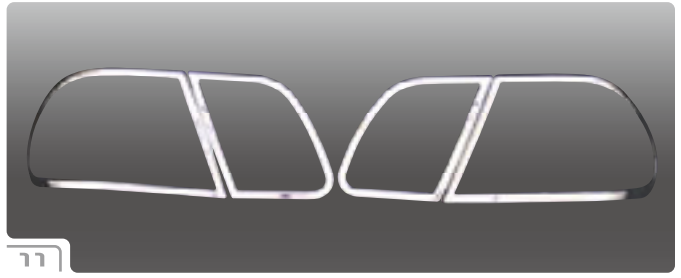

Mercedes Benz Rear Lamp Ring

No.	車種	対応年式	商品名	本体価格	税込価格	備考
10	W211 SEDAN	ALL MODEL	CHROME REAR LAMP RING type-2	¥18,000	¥18,900 (税込)	両面テープ付
11	W210 SEDAN	2000y-	CHROME REAR LAMP RING	¥12,000	¥12,600 (税込)	両面テープ付
12	W210 SEDAN	-1999y	CHROME REAR LAMP RING	¥12,000	¥12,600 (税込)	両面テープ付
13	W204 SEDAN	ALL MODEL	CHROME REAR LAMP RING	¥13,000	¥13,650 (税込)	両面テープ付
14	W203 SEDAN	ALL MODEL	CHROME REAR LAMP RING type-1	¥10,000	¥10,500 (税込)	両面テープ付
15	W203 SEDAN	ALL MODEL	CHROME REAR LAMP RING type-2	¥18,000	¥18,900 (税込)	両面テープ付
16	W202 SEDAN	ALL MODEL	CHROME REAR LAMP RING	¥9,000	¥9,450 (税込)	両面テープ付
17	W209	ALL MODEL	CHROME REAR LAMP RING	¥13,000	¥13,650 (税込)	両面テープ付
18	W208	ALL MODEL	CHROME REAR LAMP RING	¥12,000	¥12,600 (税込)	両面テープ付

Mercedes Benz Head Light
Mercedes Benz White Winker
Mercedes Benz Side Marker
Mercedes Benz Fog Lamp/Bulb
Mercedes Benz Tail Lens
Mercedes Benz GRILL
Mercedes Benz Head Light RING
Mercedes Benz Rear Lamp RING
Mercedes Benz Door Mirror
Mercedes Benz Chrome Parts
Mercedes Benz Pillar/TV Frame
Mercedes Benz Visor/ Lowering
Mercedes Benz Swarovski
Mercedes Benz Devil
Mercedes Benz Muffler Cutler / Forty