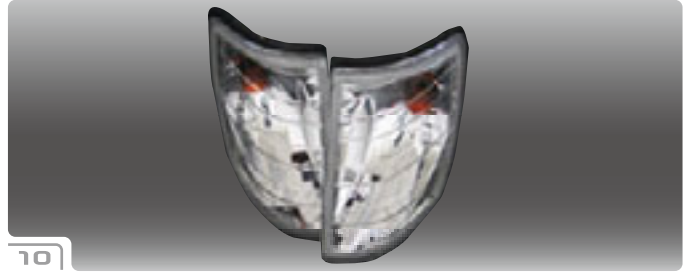

Mercedes Benz Fog Lamp/Bulb
Mercedes Benz Tail Lens
Mercedes Benz GRILL
Mercedes Benz Head Light RING
Mercedes Benz Rear Lamp RING
Mercedes Benz Door Mirror
Mercedes Benz Chrome Parts
Mercedes Benz Pillar/TV Frame