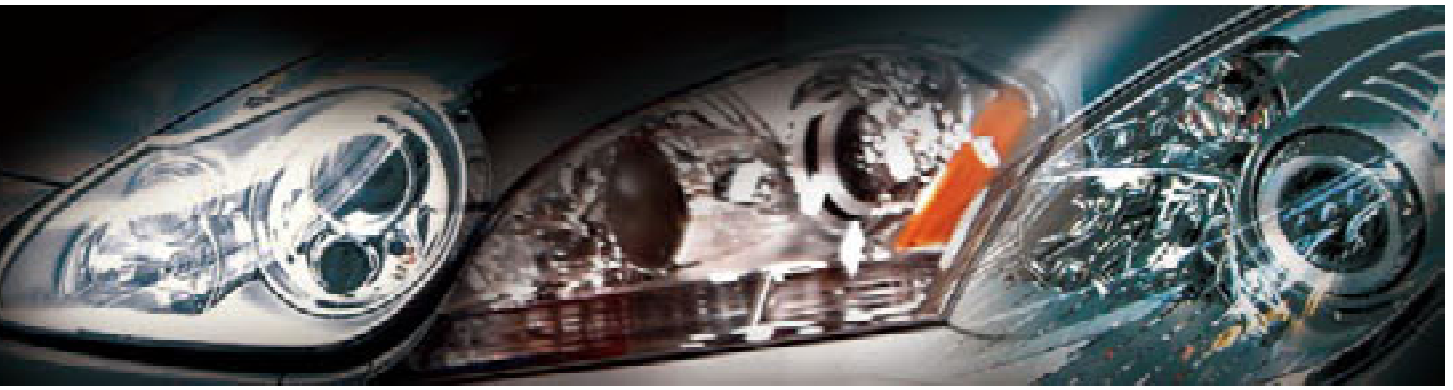

Mercedes Benz Head Light Ring

No.	車種	対応年式	商品名	本体価格	税込価格	備考
11	R170 (SLK-class)	ALL MODEL	CHROME HEAD LIGHT RING	¥13,000	¥13,650 (税込)	両面テープ付
12	UCF30 CELSIOR/LEXUS LS430	2003y/9-	CHROME HEAD LIGHT RING	¥16,000	¥16,800 (税込)	両面テープ付
13	UCF30 CELSIOR/LEXUS LS430	-2003y/8	CHROME HEAD LIGHT RING	¥16,000	¥16,800 (税込)	両面テープ付
14	JZS161 ARIST/LEXUS GS300	ALL MODEL	CHROME HEAD LIGHT RING	¥16,000	¥16,800 (税込)	両面テープ付
15	UZZ40 SOARER	-2005y	CHROME HEAD LIGHT RING	¥16,000	¥16,800 (税込)	両面テープ付
16	PORSCHE CAYENNE	ALL MODEL	CHROME HEAD LIGHT RING	¥18,000	¥18,900 (税込)	両面テープ付
17	Touareg	ALL MODEL	CHROME HEAD LIGHT RING	¥13,000	¥13,650 (税込)	両面テープ付
18	LS460・600h	ALL MODEL	CHROME HEAD LIGHT RING	¥16,000	¥16,800 (税込)	両面テープ付
19	GS350	ALL MODEL	CHROME FOG LIGHT RING	¥9,000	¥9,450 (税込)	両面テープ付

Mercedes Benz Head Light
Mercedes Benz White Winker
Mercedes Benz Side Marker
Mercedes Benz Fog Lamp/Bulb
Mercedes Benz Tail Lens
Mercedes Benz GRILL
Mercedes Benz Head Light RING
Mercedes Benz Rear Lamp RING
Mercedes Benz Door Mirror
Mercedes Benz Chrome Parts
Mercedes Benz Pillar/TV Frame
Mercedes Benz Visor/ Lowering
Mercedes Benz Swarovski
Mercedes Benz Devil
Mercedes Benz Muffler/Cat
Mercedes Benz Forty