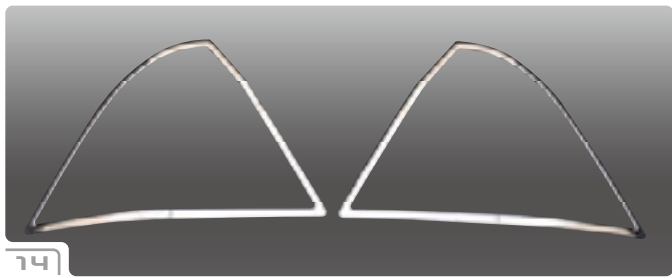

Mercedes Benz Rear Lamp Ring

No.	車種	対応年式	商品名	本体価格	税込価格	備考
10	W211 SEDAN	ALL MODEL	CHROME REAR LAMP RING type-2	¥18,000	¥18,900 (税込)	両面テープ付
11	W210 SEDAN	2000y-	CHROME REAR LAMP RING	¥12,000	¥12,600 (税込)	両面テープ付
12	W210 SEDAN	-1999y	CHROME REAR LAMP RING	¥12,000	¥12,600 (税込)	両面テープ付
13	W204 SEDAN	ALL MODEL	CHROME REAR LAMP RING	¥13,000	¥13,650 (税込)	両面テープ付
14	W203 SEDAN	ALL MODEL	CHROME REAR LAMP RING type-1	¥10,000	¥10,500 (税込)	両面テープ付
15	W203 SEDAN	ALL MODEL	CHROME REAR LAMP RING type-2	¥18,000	¥18,900 (税込)	両面テープ付
16	W202 SEDAN	ALL MODEL	CHROME REAR LAMP RING	¥9,000	¥9,450 (税込)	両面テープ付
17	W209	ALL MODEL	CHROME REAR LAMP RING	¥13,000	¥13,650 (税込)	両面テープ付
18	W208	ALL MODEL	CHROME REAR LAMP RING	¥12,000	¥12,600 (税込)	両面テープ付

Mercedes Benz Head Light
Mercedes Benz White Winker
Mercedes Benz Side Marker
Mercedes Benz Fog Lamp/Bulb
Mercedes Benz Tail Lens
Mercedes Benz GRILL
Mercedes Benz Head Light RING
Mercedes Benz Rear Lamp RING
Mercedes Benz Door Mirror
Mercedes Benz Chrome Parts
Mercedes Benz Pillar/TV Frame
Mercedes Benz Visor/ Lowering
Mercedes Benz Swarovski
Mercedes Benz Devil
Mercedes Benz Muffler Cutler / Forty