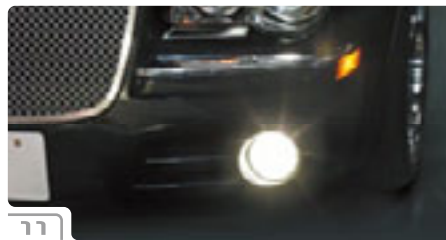

08

09

10

11

CHRYSLER 300C Accessory Parts 'Monica'

No.	車種	対応年式	商品名	本体価格	税込価格	備考
1	CHRYSLER 300C	ALL MODEL	FRONT LIP SPOILER 6.1STYLE	¥60,000	¥63,000 (税込)	要塗装 FOG付のみ
2	CHRYSLER 300C	ALL MODEL	REAR UNDER SPOILER	¥63,000	¥66,150 (税込)	要塗装 片側出し不可
3	CHRYSLER 300C	ALL MODEL	REAR TRUNK SPOILER	¥53,000	¥55,650 (税込)	要塗装
4	CHRYSLER 300C MAGNUM	ALL MODEL	STAINLESS PILLAR MALL 6pcs	¥20,000	¥21,000 (税込)	両面テープ付
5	CHRYSLER 300C	ALL MODEL	STAINLESS REAR TRUNK BACK PANEL	¥25,000	¥26,250 (税込)	両面テープ付
6	CHRYSLER 300C	ALL MODEL	FRONT BUMPER MESH GRILL	¥20,000	¥21,000 (税込)	FOG付のみ
7	CHRYSLER 300C	ALL MODEL	BENTLEY STYLE TYPE-1 GRILL	¥58,000	¥60,900 (税込)	※1 要穴アケ加工
8	CHRYSLER 300C	ALL MODEL	TURBO STYLE GRILL	¥53,000	¥55,650 (税込)	※1 要穴アケ加工
9	CHRYSLER 300C	ALL MODEL	BILLET STYLE GRILLE	¥47,000	¥49,350 (税込)	
10	CHRYSLER 300C MAGNUM	ALL MODEL	ALL STAINLESS STEEL REAR MUFFLER	¥150,000	¥157,500 (税込)	5.7 HEMI用
11	CHRYSLER 300C	ALL MODEL	FOG LAMP H.I.D KIT 3900k	¥150,000	¥157,500	