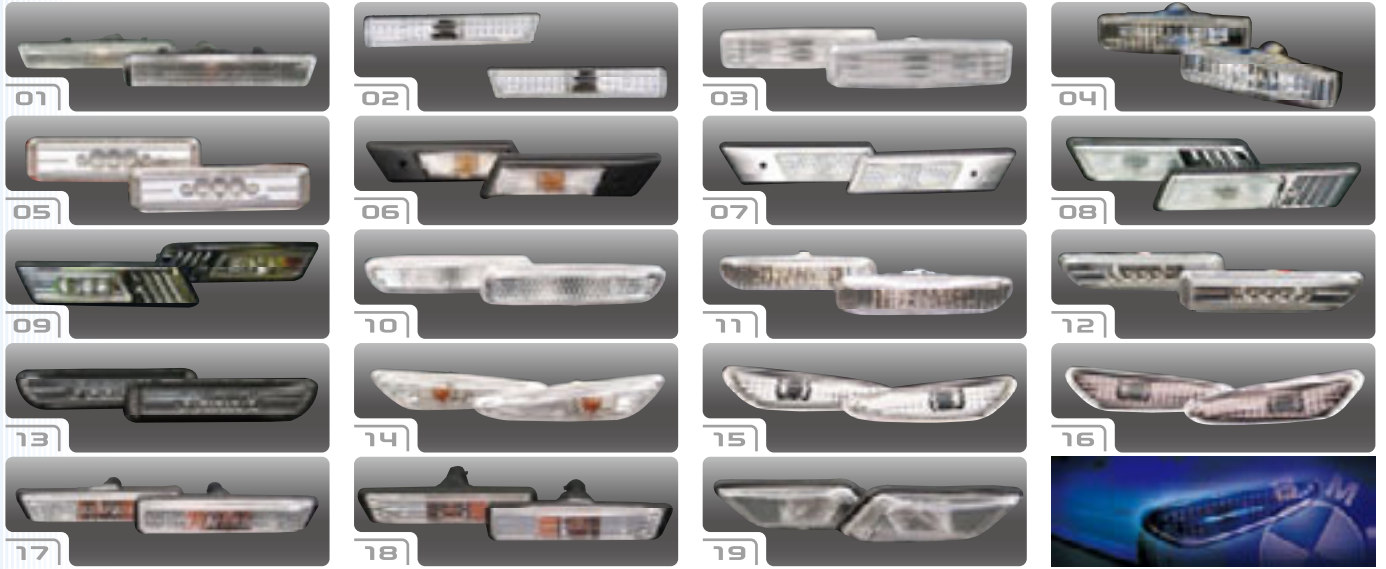

BMW

SIDE MARKER & OTHER PARTS

BMW White Marker Lenz

No.	車種	対応年式	商品名	本体価格	税込価格	備考
1	E38、E46(M3)	ALL MODEL	WHITE SIDE MARKER	¥4,600	¥4,830 (税込)	
2	E38、E46(M3)	ALL MODEL	CRYSTAL CLEAR SIDE MARKER	¥4,000	¥4,200 (税込)	
3	E39	ALL MODEL	WHITE SIDE MARKER	¥3,000	¥3,150 (税込)	
4	E39	ALL MODEL	CRYSTAL CLEAR SIDE MARKER	¥4,000	¥4,200 (税込)	
5	E39	ALL MODEL	LED CRYSTAL SIDE MARKER	¥4,800	¥5,040 (税込)	※2
6	E32	ALL MODEL	WHITE SIDE MARKER	¥4,000	¥4,200 (税込)	※3
	E34	ALL MODEL	WHITE SIDE MARKER	¥4,000	¥4,200 (税込)	※3
	E36	-1996y	WHITE SIDE MARKER	¥4,000	¥4,200 (税込)	
7	E32	ALL MODEL	CRYSTAL SIDE MARKER	¥4,000	¥4,200 (税込)	※3
	E34	ALL MODEL	CRYSTAL SIDE MARKER	¥4,000	¥4,200 (税込)	※3
	E36	-1996y	CRYSTAL SIDE MARKER	¥4,000	¥4,200 (税込)	
8	E32	ALL MODEL	Z3 LOOK WHITE SIDE MARKER	¥3,600	¥3,780 (税込)	※3
	E34	ALL MODEL	Z3 LOOK WHITE SIDE MARKER	¥3,600	¥3,780 (税込)	※3
	E36	-1996y	Z3 LOOK WHITE SIDE MARKER	¥3,600	¥3,780 (税込)	
9	E36	-1996y	LED CRYSTAL SIDE MARKER	¥4,800	¥5,040 (税込)	※2
	E34	ALL MODEL	LED CRYSTAL SIDE MARKER	¥4,800	¥5,040 (税込)	※2 ※3
	E32	ALL MODEL	LED CRYSTAL SIDE MARKER	¥4,800	¥5,040 (税込)	※2 ※3
10	E46		WHITE SIDE MARKER	¥3,000	¥3,150 (税込)	※1
11	E46		CRYSTAL SIDE MARKER	¥4,000	¥4,200 (税込)	※1
12	E46		LED CRYSTAL CLEAR SIDE MARKER	¥4,800	¥5,040 (税込)	※1 ※2
13	E46		LED CRYSTAL SMOKE SIDE MARKER	¥4,800	¥5,040 (税込)	※1 ※2
14	E46 SEDAN	2002y-	CRYSTAL CLEAR SIDE MARKER	¥4,700	¥4,935 (税込)	
	E60	-2005y	CRYSTAL CLEAR SIDE MARKER	¥4,700	¥4,935 (税込)	
	E83 X3	ALL MODEL	CRYSTAL CLEAR SIDE MARKER	¥4,700	¥4,935 (税込)	
15	E46 SEDAN	2002y-	CRYSTAL CLEAR SIDE MARKER	¥4,000	¥4,200 (税込)	
	E60	-2005y	CRYSTAL CLEAR SIDE MARKER	¥4,000	¥4,200 (税込)	
	E83 X3	ALL MODEL	CRYSTAL CLEAR SIDE MARKER	¥4,000	¥4,200 (税込)	
16	E46 SEDAN	2002y-	CRYSTAL SMOKE SIDE MARKER	¥4,000	¥4,200 (税込)	
	E60	-2005y	CRYSTAL SMOKE SIDE MARKER	¥4,000	¥4,200 (税込)	
	E83 X3	ALL MODEL	CRYSTAL SMOKE SIDE MARKER	¥4,000	¥4,200 (税込)	
17	E36	1997y-	WHITE SIDE MARKER	¥4,000	¥4,200 (税込)	
	E53 X5	ALL MODEL	WHITE SIDE MARKER	¥4,000	¥4,200 (税込)	
18	E36	1997y-	CRYSTAL CLEAR SIDE MARKER	¥4,000	¥4,200 (税込)	
	E53 X5	ALL MODEL	CRYSTAL CLEAR SIDE MARKER	¥4,000	¥4,200 (税込)	
19	E40 Z3	ALL MODEL	WHITE SIDE MARKER	¥4,200	¥4,410 (税込)	

※1 SEDAN TOURINGは-2001y, COUPEは-2002y ※2要配線加工 ※3 現車形状要確認

BMW side marker & other parts