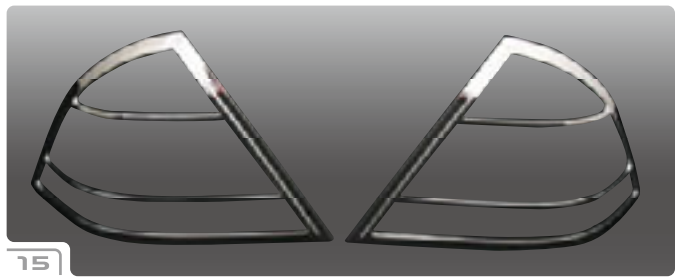

Mercedes Benz Rear Lamp Ring

No.	車種	対応年式	商品名	本体価格	税込価格	備考
10	W211 SEDAN	ALL MODEL	CHROME REAR LAMP RING type-2	¥18,000	¥18,900 (税込)	両面テープ付
11	W210 SEDAN	2000y-	CHROME REAR LAMP RING	¥12,000	¥12,600 (税込)	両面テープ付
12	W210 SEDAN	-1999y	CHROME REAR LAMP RING	¥12,000	¥12,600 (税込)	両面テープ付
13	W204 SEDAN	ALL MODEL	CHROME REAR LAMP RING	¥13,000	¥13,650 (税込)	両面テープ付
14	W203 SEDAN	ALL MODEL	CHROME REAR LAMP RING type-1	¥10,000	¥10,500 (税込)	両面テープ付
15	W203 SEDAN	ALL MODEL	CHROME REAR LAMP RING type-2	¥18,000	¥18,900 (税込)	両面テープ付
16	W202 SEDAN	ALL MODEL	CHROME REAR LAMP RING	¥9,000	¥9,450 (税込)	両面テープ付
17	W209	ALL MODEL	CHROME REAR LAMP RING	¥13,000	¥13,650 (税込)	両面テープ付
18	W208	ALL MODEL	CHROME REAR LAMP RING	¥12,000	¥12,600 (税込)	両面テープ付

Mercedes Benz Head Light
Mercedes Benz White Winker
Mercedes Benz Side Marker
Mercedes Benz Fog Lamp/Bulb
Mercedes Benz Tail Lens
Mercedes Benz GRILL
Mercedes Benz Head Light RING
Mercedes Benz Rear Lamp RING
Mercedes Benz Door Mirror
Mercedes Benz Chrome Parts
Mercedes Benz Pillar/TV Frame
Mercedes Benz Visor/ Lowering
Mercedes Benz Swarovski
Mercedes Benz Devil
Mercedes Benz Muffler Cutler / Forty