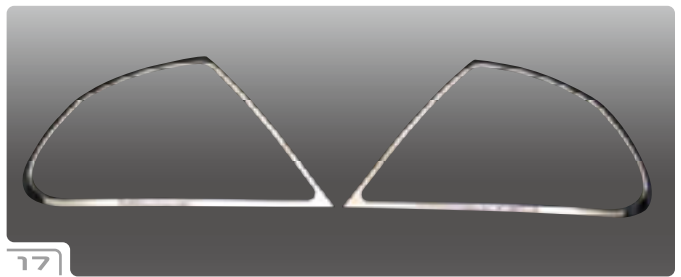

Mercedes Benz Rear Lamp Ring

No.	車種	対応年式	商品名	本体価格	税込価格	備考
10	W211 SEDAN	ALL MODEL	CHROME REAR LAMP RING type-2	¥18,000	¥18,900 (税込)	両面テープ付
11	W210 SEDAN	2000y-	CHROME REAR LAMP RING	¥12,000	¥12,600 (税込)	両面テープ付
12	W210 SEDAN	-1999y	CHROME REAR LAMP RING	¥12,000	¥12,600 (税込)	両面テープ付
13	W204 SEDAN	ALL MODEL	CHROME REAR LAMP RING	¥13,000	¥13,650 (税込)	両面テープ付
14	W203 SEDAN	ALL MODEL	CHROME REAR LAMP RING type-1	¥10,000	¥10,500 (税込)	両面テープ付
15	W203 SEDAN	ALL MODEL	CHROME REAR LAMP RING type-2	¥18,000	¥18,900 (税込)	両面テープ付
16	W202 SEDAN	ALL MODEL	CHROME REAR LAMP RING	¥9,000	¥9,450 (税込)	両面テープ付
17	W209	ALL MODEL	CHROME REAR LAMP RING	¥13,000	¥13,650 (税込)	両面テープ付
18	W208	ALL MODEL	CHROME REAR LAMP RING	¥12,000	¥12,600 (税込)	両面テープ付

Mercedes Benz Head Light
Mercedes Benz White Winker
Mercedes Benz Side Marker
Mercedes Benz Fog Lamp/Bulb
Mercedes Benz Tail Lens
Mercedes Benz GRILL
Mercedes Benz Head Light RING
Mercedes Benz Rear Lamp RING
Mercedes Benz Door Mirror
Mercedes Benz Chrome Parts
Mercedes Benz Pillar/TV Frame
Mercedes Benz Visor/ Lowering
Mercedes Benz Swarovski
Mercedes Benz Devil
Mercedes Benz Muffler Cutler / Forty