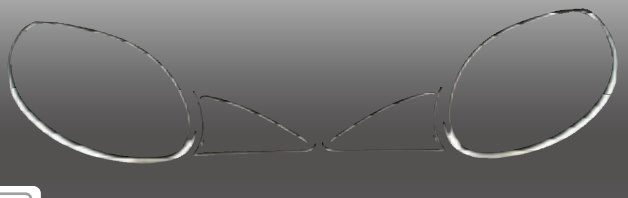

07

08

09

10

Mercedes Benz Head Light Ring

No.	車種	対応年式	商品名	本体価格	税込価格	備考
1	W639 (VIANO)	ALL MODEL	CHROME HEAD LIGHT RING	¥17,000	¥17,850 (税込)	両面テープ付
2	W169 (A-class)	ALL MODEL	CHROME HEAD LIGHT RING	¥10,500	¥11,025 (税込)	両面テープ付※1
3	W168 (A-class)	ALL MODEL	CHROME HEAD LIGHT RING	¥8,000	¥8,400 (税込)	両面テープ付
4	W245 (B-class)	ALL MODEL	CHROME HEAD LIGHT RING	¥16,000	¥16,800 (税込)	両面テープ付
5	W164 (M-Class)	ALL MODEL	CHROME HEAD LIGHT RING type-1	¥17,000	¥17,850 (税込)	両面テープ付
6	W164 (M-Class)	ALL MODEL	CHROME HEAD LIGHT RING type-2	¥18,000	¥18,900 (税込)	両面テープ付
7	W163 (M-class)	ALL MODEL	CHROME HEAD LIGHT RING	¥13,000	¥13,650 (税込)	両面テープ付
8	W251 (R-Class)	ALL MODEL	CHROME HEAD LIGHT RING	¥13,000	¥13,650 (税込)	両面テープ付
9	X164 (GL-Class)	ALL MODEL	CHROME HEAD LIGHT RING	¥17,000	¥17,850 (税込)	両面テープ付
10	R171 (SLK-class)	ALL MODEL	CHROME HEAD LIGHT RING	¥13,000	¥13,650 (税込)	両面テープ付