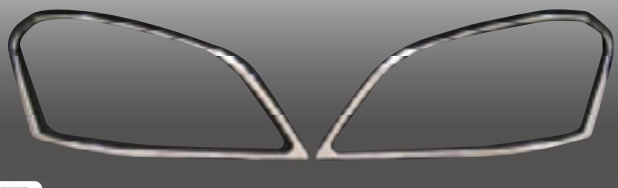

Mercedes-Benz

HEAD LIGHT RING

01

02

03

04

05

06

07

08

09

10

Mercedes Benz Head Light Ring

No.	車種	対応年式	商品名	本体価格	税込価格	備考
1	W639 (VIANO)	ALL MODEL	CHROME HEAD LIGHT RING	¥17,000	¥17,850 (税込)	両面テープ付
2	W169 (A-class)	ALL MODEL	CHROME HEAD LIGHT RING	¥10,500	¥11,025 (税込)	両面テープ付※1
3	W168 (A-class)	ALL MODEL	CHROME HEAD LIGHT RING	¥8,000	¥8,400 (税込)	両面テープ付
4	W245 (B-class)	ALL MODEL	CHROME HEAD LIGHT RING	¥16,000	¥16,800 (税込)	両面テープ付
5	W164 (M-Class)	ALL MODEL	CHROME HEAD LIGHT RING type-1	¥17,000	¥17,850 (税込)	両面テープ付
6	W164 (M-Class)	ALL MODEL	CHROME HEAD LIGHT RING type-2	¥18,000	¥18,900 (税込)	両面テープ付
7	W163 (M-class)	ALL MODEL	CHROME HEAD LIGHT RING	¥13,000	¥13,650 (税込)	両面テープ付
8	W251 (R-Class)	ALL MODEL	CHROME HEAD LIGHT RING	¥13,000	¥13,650 (税込)	両面テープ付
9	X164 (GL-Class)	ALL MODEL	CHROME HEAD LIGHT RING	¥17,000	¥17,850 (税込)	両面テープ付
10	R171 (SLK-class)	ALL MODEL	CHROME HEAD LIGHT RING	¥13,000	¥13,650 (税込)	両面テープ付

※1 Bi Xenon車は取付不可