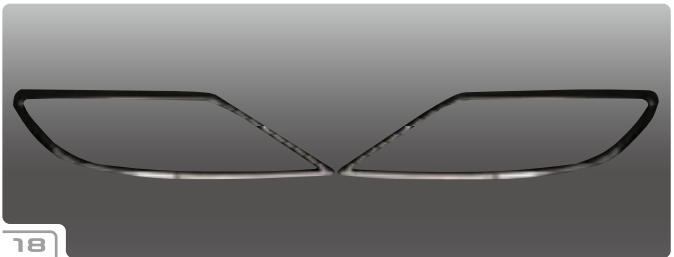

Mercedes Benz Head Light Ring

No.	車種	対応年式	商品名	本体価格	税込価格	備考
11	R170 (SLK-class)	ALL MODEL	CHROME HEAD LIGHT RING	¥13,000	¥13,650 (税込)	両面テープ付
12	UCF30 CELSIOR/LEXUS LS430	2003y/9-	CHROME HEAD LIGHT RING	¥16,000	¥16,800 (税込)	両面テープ付
13	UCF30 CELSIOR/LEXUS LS430	-2003y/8	CHROME HEAD LIGHT RING	¥16,000	¥16,800 (税込)	両面テープ付
14	JZS161 ARIST/LEXUS GS300	ALL MODEL	CHROME HEAD LIGHT RING	¥16,000	¥16,800 (税込)	両面テープ付
15	UZZ40 SOARER	-2005y	CHROME HEAD LIGHT RING	¥16,000	¥16,800 (税込)	両面テープ付
16	PORSCHE CAYENNE	ALL MODEL	CHROME HEAD LIGHT RING	¥18,000	¥18,900 (税込)	両面テープ付
17	Touareg	ALL MODEL	CHROME HEAD LIGHT RING	¥13,000	¥13,650 (税込)	両面テープ付
18	LS460・600h	ALL MODEL	CHROME HEAD LIGHT RING	¥16,000	¥16,800 (税込)	両面テープ付
19	GS350	ALL MODEL	CHROME FOG LIGHT RING	¥9,000	¥9,450 (税込)	両面テープ付

Mercedes Benz Head Light
Mercedes Benz White Winker
Mercedes Benz Side Marker
Mercedes Benz Fog Lamp/Bulb
Mercedes Benz Tail Lens
Mercedes Benz GRILL
Mercedes Benz Head Light RING
Mercedes Benz Rear Lamp RING
Mercedes Benz Door Mirror
Mercedes Benz Chrome Parts
Mercedes Benz Pillar/TV Frame
Mercedes Benz Visor/ Lowering
Mercedes Benz Swarovski
Mercedes Benz Devil
Mercedes Benz Muffler/Cat
Mercedes Benz Forty