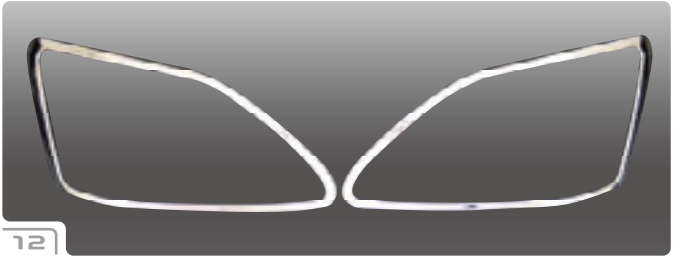

Mercedes Benz Head Light Ring

No.	車種	対応年式	商品名	本体価格	税込価格	備考
11	R170 (SLK-class)	ALL MODEL	CHROME HEAD LIGHT RING	¥13,000	¥13,650 (税込)	両面テープ付
12	UCF30 CELSIOR/LEXUS LS430	2003y/9-	CHROME HEAD LIGHT RING	¥16,000	¥16,800 (税込)	両面テープ付
13	UCF30 CELSIOR/LEXUS LS430	-2003y/8	CHROME HEAD LIGHT RING	¥16,000	¥16,800 (税込)	両面テープ付
14	JZS161 ARIST/LEXUS GS300	ALL MODEL	CHROME HEAD LIGHT RING	¥16,000	¥16,800 (税込)	両面テープ付
15	UZZ40 SOARER	-2005y	CHROME HEAD LIGHT RING	¥16,000	¥16,800 (税込)	両面テープ付
16	PORSCHE CAYENNE	ALL MODEL	CHROME HEAD LIGHT RING	¥18,000	¥18,900 (税込)	両面テープ付
17	Touareg	ALL MODEL	CHROME HEAD LIGHT RING	¥13,000	¥13,650 (税込)	両面テープ付
18	LS460・600h	ALL MODEL	CHROME HEAD LIGHT RING	¥16,000	¥16,800 (税込)	両面テープ付
19	GS350	ALL MODEL	CHROME FOG LIGHT RING	¥9,000	¥9,450 (税込)	両面テープ付

Mercedes Benz Head Light
Mercedes Benz White Winker
Mercedes Benz Side Marker
Mercedes Benz Fog Lamp/Bulb
Mercedes Benz Tail Lens
Mercedes Benz GRILL
Mercedes Benz Head Light RING
Mercedes Benz Rear Lamp RING
Mercedes Benz Door Mirror
Mercedes Benz Chrome Parts
Mercedes Benz Pillar/TV Frame
Mercedes Benz Visor/ Lowering
Mercedes Benz Swarovski
Mercedes Benz Devil
Mercedes Benz Muffler/Cat
Mercedes Benz Forty