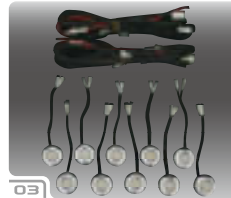

NightPoint LED

03