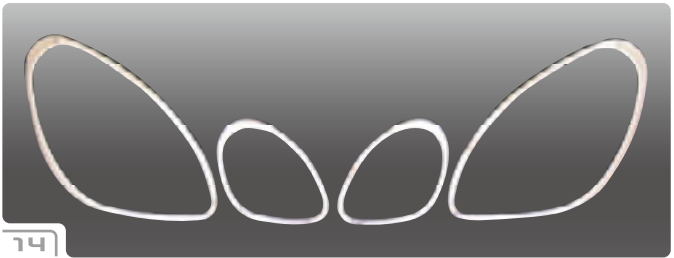

Mercedes Benz Head Light Ring

No.	車種	対応年式	商品名	本体価格	税込価格	備考
11	R170 (SLK-class)	ALL MODEL	CHROME HEAD LIGHT RING	¥13,000	¥13,650 (税込)	両面テープ付
12	UCF30 CELSIOR/LEXUS LS430	2003y/9-	CHROME HEAD LIGHT RING	¥16,000	¥16,800 (税込)	両面テープ付
13	UCF30 CELSIOR/LEXUS LS430	-2003y/8	CHROME HEAD LIGHT RING	¥16,000	¥16,800 (税込)	両面テープ付
14	JZS161 ARIST/LEXUS GS300	ALL MODEL	CHROME HEAD LIGHT RING	¥16,000	¥16,800 (税込)	両面テープ付
15	UZZ40 SOARER	-2005y	CHROME HEAD LIGHT RING	¥16,000	¥16,800 (税込)	両面テープ付
16	PORSCHE CAYENNE	ALL MODEL	CHROME HEAD LIGHT RING	¥18,000	¥18,900 (税込)	両面テープ付
17	Touareg	ALL MODEL	CHROME HEAD LIGHT RING	¥13,000	¥13,650 (税込)	両面テープ付
18	LS460・600h	ALL MODEL	CHROME HEAD LIGHT RING	¥16,000	¥16,800 (税込)	両面テープ付
19	GS350	ALL MODEL	CHROME FOG LIGHT RING	¥9,000	¥9,450 (税込)	両面テープ付

Mercedes Benz Head Light
Mercedes Benz White Winker
Mercedes Benz Side Marker
Mercedes Benz Fog Lamp/Bulb
Mercedes Benz Tail Lens
Mercedes Benz GRILL
Mercedes Benz Head Light RING
Mercedes Benz Rear Lamp RING
Mercedes Benz Door Mirror
Mercedes Benz Chrome Parts
Mercedes Benz Pillar/TV Frame
Mercedes Benz Visor/ Lowering
Mercedes Benz Swarovski
Mercedes Benz Devil
Mercedes Benz Muffler/Cat
Mercedes Benz Forty