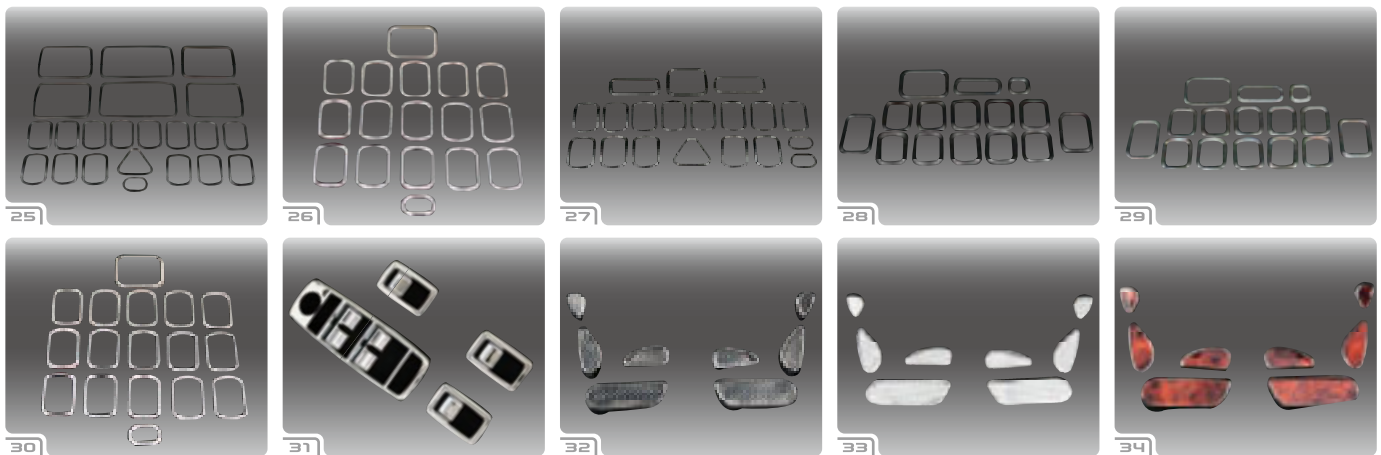

Chrome Switch RIM

Mercedes Benz Other Parts

No.	車種	対応年式	商品名	本体価格	税込価格	備考
17	W163 M-class	ALL MODEL	CHROME DOOR HANDLE COVER	¥10,000	¥10,500 (税込)	※1
	W210	ALL MODEL	CHROME DOOR HANDLE COVER	¥10,000	¥10,500 (税込)	※1
	W202	ALL MODEL	CHROME DOOR HANDLE COVER	¥10,000	¥10,500 (税込)	※1
18	W140	ALL MODEL	CHROME DOOR HANDLE COVER	¥10,000	¥10,500 (税込)	※1キースセンサ穴付
19	W140	ALL MODEL	CHROME DOOR HANDLE INNER COVER	¥8,000	¥8,400 (税込)	※1
20	W124・W201	ALL MODEL	DOOR HANDLE COVER CHROME	¥10,000	¥10,500 (税込)	※1
21	W639 VIANO	ALL MODEL	CHROME DOOR HANDLE COVER	¥15,000	¥15,750 (税込)	※1
22	W639 VIANO	ALL MODEL	CHROME TRUNK HANDLE COVER	¥5,000	¥5,250 (税込)	※1
23	W639 VIANO	ALL MODEL	CHROME TRUNK HANDLE INNERCOVER	¥5,000	¥5,250 (税込)	※1
24	LEXUS/UCF30 CELSIOR	2003y-	CHROME DOOR HANDLE OUTER COVER	¥15,000	¥15,750 (税込)	※1スマートキー付車用
25	W220	-2002y	CHROME SWITCH RIM(22pcs)	¥10,000	¥10,500 (税込)	※1
26	W140	ALL MODEL	CHROME SWITCH RIM(17pcs)	¥10,000	¥10,500 (税込)	※1
27	W210	ALL MODEL	CHROME SWITCH RIM(19pcs)	¥10,000	¥10,500 (税込)	※1
28	W124	ALL MODEL	CHROME SWITCH RIM(15pcs)	¥10,000	¥10,500 (税込)	※1
29	W202	ALL MODEL	CHROME SWITCH RIM(15pcs)	¥10,000	¥10,500 (税込)	※1
30	W163	ALL MODEL	CHROME SWITCH RIM(17pcs)	¥10,000	¥10,500 (税込)	※1
31	W164 M-class	ALL MODEL	CHROME POWER SWITCH COVER	¥7,000	¥7,350 (税込)	※1ハンドル左右 要確認
32	W220,W215	ALL MODEL	POWER SEAT SWITCH COVER BLACK CARBON	¥20,000	¥21,000 (税込)	※1
33	W220,W215	ALL MODEL	POWER SEAT SWITCH COVER SILVER CARBON	¥20,000	¥21,000 (税込)	※1
34	W220,W215	ALL MODEL	POWER SEAT SWITCH COVER ウォールナット	¥20,000	¥21,000 (税込)	※1

※1 両面テープ付 ※2 W124年式確認

Mercedes Benz Head Light
Mercedes Benz White Winker
Mercedes Benz Side Marker
Mercedes Benz Fog Lamp/Bulb
Mercedes Benz Tail Lens
Mercedes Benz GRILL
Mercedes Benz Head light RING
Mercedes Benz Rear Lamp RING
Mercedes Benz Door Mirror
Mercedes Benz Chrome Parts
Mercedes Benz Pillar/TV Frame
Mercedes Benz Visor/Lowering
Mercedes Benz Swarovski
Mercedes Benz Devil
Mercedes Benz Muffler/Cat
Mercedes Benz Head Light