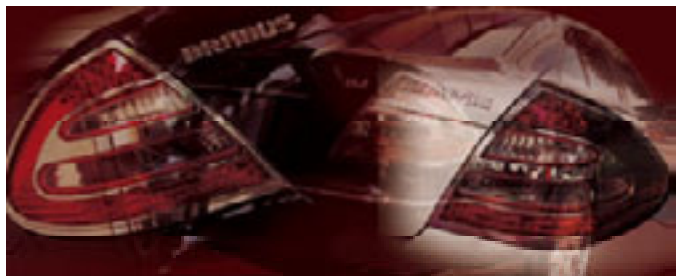

Mercedes Benz Rear Lamp Ring

No.	車種	対応年式	商品名	本体価格	税込価格	備考
10	W211 SEDAN	ALL MODEL	CHROME REAR LAMP RING type-2	¥18,000	¥18,900 (税込)	両面テープ付
11	W210 SEDAN	2000y-	CHROME REAR LAMP RING	¥12,000	¥12,600 (税込)	両面テープ付
12	W210 SEDAN	-1999y	CHROME REAR LAMP RING	¥12,000	¥12,600 (税込)	両面テープ付
13	W204 SEDAN	ALL MODEL	CHROME REAR LAMP RING	¥13,000	¥13,650 (税込)	両面テープ付
14	W203 SEDAN	ALL MODEL	CHROME REAR LAMP RING type-1	¥10,000	¥10,500 (税込)	両面テープ付
15	W203 SEDAN	ALL MODEL	CHROME REAR LAMP RING type-2	¥18,000	¥18,900 (税込)	両面テープ付
16	W202 SEDAN	ALL MODEL	CHROME REAR LAMP RING	¥9,000	¥9,450 (税込)	両面テープ付
17	W209	ALL MODEL	CHROME REAR LAMP RING	¥13,000	¥13,650 (税込)	両面テープ付
18	W208	ALL MODEL	CHROME REAR LAMP RING	¥12,000	¥12,600 (税込)	両面テープ付

Mercedes Benz Head Light
Mercedes Benz White Winker
Mercedes Benz Side Marker
Mercedes Benz Fog Lamp/Bulb
Mercedes Benz Tail Lens
Mercedes Benz GRILL
Mercedes Benz Head Light RING
Mercedes Benz Rear Lamp RING
Mercedes Benz Door Mirror
Mercedes Benz Chrome Parts
Mercedes Benz Pillar/TV Frame
Mercedes Benz Visor/ Lowering
Mercedes Benz Swarovski
Mercedes Benz Devil
Mercedes Benz Muffler Cutler / Forty