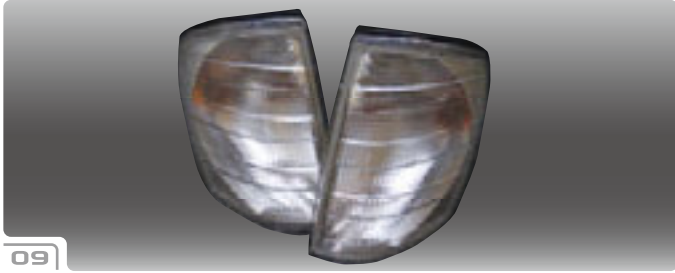

Mercedes Benz White Winker

No.	車種	対応年式	商品名	本体価格	税込価格	備考
9	W124 SEDAN	ALL MODEL	WHITE	¥6,000	¥6,300 (税込)	
	W124 COUPE	ALL MODEL	WHITE	¥6,000	¥6,300 (税込)	
	W124 WAGON	ALL MODEL	WHITE	¥6,000	¥6,300 (税込)	
10	W124 SEDAN	ALL MODEL	CRYSTAL	¥7,000	¥7,350 (税込)	
	W124 COUPE	ALL MODEL	CRYSTAL	¥7,000	¥7,350 (税込)	
	W124 WAGON	ALL MODEL	CRYSTAL	¥7,000	¥7,350 (税込)	
11	W124	ALL MODEL	US STYLE 純正品質	¥19,600	¥20,580 (税込)	
12	W202 SEDAN	ALL MODEL	WHITE 純正品質	¥28,600	¥30,030 (税込)	
	W202 WAGON	ALL MODEL	WHITE 純正品質	¥28,600	¥30,030 (税込)	
13	W202 SEDAN	ALL MODEL	CRYSTAL	¥8,000	¥8,400 (税込)	※1
	W202 WAGON	-1997y	CRYSTAL	¥8,000	¥8,400 (税込)	※1
14	W202	ALL MODEL	US STYLE 純正品質	¥24,000	¥25,200 (税込)	
15	W201	ALL MODEL	WHITE	¥6,000	¥6,300 (税込)	
	W463 G-class	ALL MODEL	WHITE 純正品質	¥9,620	¥10,101 (税込)	

※1 1997yと純正XENON装着車は加工すれば取付可能です