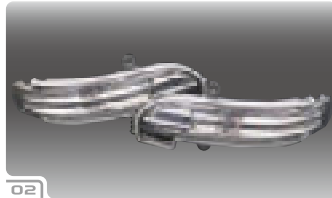

Door Mirror Winker

01

02

NightPoint LED

03

Chrome Shift Board

04

Chrome A/C Frame RIM

05

06

07

08

09

10

11

12

16

13

14

15

Mercedes Benz Other Parts							
No.	車種	対応年式	商品名	本体価格	税込価格	備考	
1	W220	-2002y	2003y LOOK DOOR MIRROR WINKER(LENS ONLY)	¥13,500	¥14,175 (税込)		
2	W203	ALL MODEL	2005y DOOR MIRROR WINKER(LENS ONLY) 純正品質	¥11,700	¥12,285 (税込)		
3	ALMIGHTY		NIGHT POINT LED(10PCS)	¥20,000	¥21,000 (税込)	要加工	
4	W140 W126 R129	ALL MODEL	CHROME SHIFT BOARD RING	¥4,300	¥4,515 (税込)	※1	
	W210 W124	ALL MODEL	CHROME SHIFT BOARD RING	¥4,300	¥4,515 (税込)	※1 ※2	
	W202	-1999y	CHROME SHIFT BOARD RING	¥4,300	¥4,515 (税込)	※1	
5	W210 LHD	ALL MODEL	CHROME A/C FRAME RIM	¥8,500	¥8,925 (税込)	※1	
	W210 RHD	ALL MODEL	CHROME A/C FRAME RIM	¥8,500	¥8,925 (税込)	※1	
6	W140	ALL MODEL	CHROME A/C FRAME RIM	¥8,500	¥8,925 (税込)	※1	
7	W202	ALL MODEL	CHROME A/C FRAME RIM	¥8,500	¥8,925 (税込)	※1	
8	W124	ALL MODEL	CHROME A/C FRAME RIM	¥8,500	¥8,925 (税込)	※1	
9	W163 M-class	ALL MODEL	CHROME A/C FRAME RIM	¥8,500	¥8,925 (税込)	※1	
10	W163,W168,W201		CHROME A/C DIAL RING 58.5Φ(3pcs)	¥4,000	¥4,200 (税込)	※1	
11	W124,W210,W202,W208		CHROME A/C DIAL RING 57Φ(2pcs)	¥3,000	¥3,150 (税込)	※1	
12	W211	~2006y	CHROME A/C FRAME RIM	¥13,000	¥13,650 (税込)	※1	
13	W211	2007y-	CHROME A/C FRAME RIM	¥13,000	¥13,650 (税込)	※1	
14	W639 VIANO	ALL MODEL	CHROME A/C FRAME RIM	¥10,000	¥10,500 (税込)	※1	
15	W140	ALL MODEL	CHROME REAR A/C FRAME RIM	¥4,000	¥4,200 (税込)	※1 ハンドル左右 要確認	
16	W210	ALL MODEL	CHROME REAR A/C FRAME RIM	¥4,000	¥4,200 (税込)	※1	

※1 両面テープ付 ※2 W124年式確認