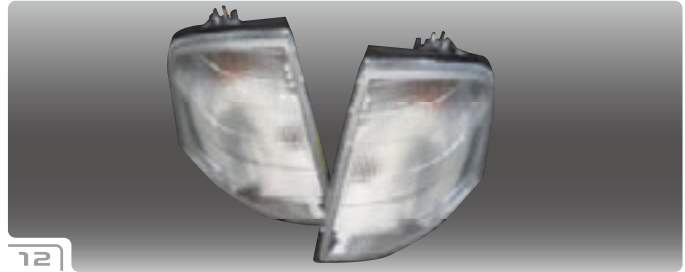

10

Mercedes Benz Fog Lamp/Bulb
Mercedes Benz Tail Lens
Mercedes Benz GRILL
Mercedes Benz Head Light RING
Mercedes Benz Rear Lamp RING
Mercedes Benz Door Mirror
Mercedes Benz Chrome Parts
Mercedes Benz Pillar/TV Frame