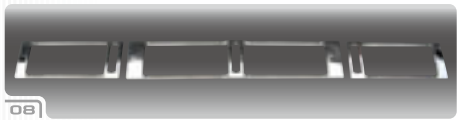

Door Mirror Winker

01

02

NightPoint LED

03

Chrome Shift Board

04

Chrome A/C Frame RIM

05

06

07

08

09

10

11

12

16

13

14

15

Mercedes Benz Other Parts							
No.	車種	対応年式	商品名	本体価格	税込価格	備考	
1	W220	-2002y	2003y LOOK DOOR MIRROR WINKER(LENS ONLY)	¥13,500	¥14,175 (税込)		
2	W203	ALL MODEL	2005y DOOR MIRROR WINKER(LENS ONLY) 純正品質	¥11,700	¥12,285 (税込)		
3	ALMIGHTY		NIGHT POINT LED(10PCS)	¥20,000	¥21,000 (税込)	要加工	
4	W140 W126 R129	ALL MODEL	CHROME SHIFT BOARD RING	¥4,300	¥4,515 (税込)	※1	
	W210 W124	ALL MODEL	CHROME SHIFT BOARD RING	¥4,300	¥4,515 (税込)	※1 ※2	
	W202	-1999y	CHROME SHIFT BOARD RING	¥4,300	¥4,515 (税込)	※1	
5	W210 LHD	ALL MODEL	CHROME A/C FRAME RIM	¥8,500	¥8,925 (税込)	※1	
	W210 RHD	ALL MODEL	CHROME A/C FRAME RIM	¥8,500	¥8,925 (税込)	※1	
6	W140	ALL MODEL	CHROME A/C FRAME RIM	¥8,500	¥8,925 (税込)	※1	
7	W202	ALL MODEL	CHROME A/C FRAME RIM	¥8,500	¥8,925 (税込)	※1	
8	W124	ALL MODEL	CHROME A/C FRAME RIM	¥8,500	¥8,925 (税込)	※1	
9	W163 M-class	ALL MODEL	CHROME A/C FRAME RIM	¥8,500	¥8,925 (税込)	※1	
10	W163,W168,W201		CHROME A/C DIAL RING 58.5Φ(3pcs)	¥4,000	¥4,200 (税込)	※1	
11	W124,W210,W202,W208		CHROME A/C DIAL RING 57Φ(2pcs)	¥3,000	¥3,150 (税込)	※1	
12	W211	~2006y	CHROME A/C FRAME RIM	¥13,000	¥13,650 (税込)	※1	
13	W211	2007y-	CHROME A/C FRAME RIM	¥13,000	¥13,650 (税込)	※1	
14	W639 VIANO	ALL MODEL	CHROME A/C FRAME RIM	¥10,000	¥10,500 (税込)	※1	
15	W140	ALL MODEL	CHROME REAR A/C FRAME RIM	¥4,000	¥4,200 (税込)	※1 ハンドル左右 要確認	
16	W210	ALL MODEL	CHROME REAR A/C FRAME RIM	¥4,000	¥4,200 (税込)	※1	

※1 両面テープ付 ※2 W124年式確認