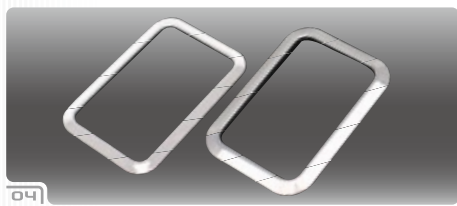

Door Mirror Winker

01

02

NightPoint LED

03

Chrome Shift Board

04

Chrome A/C Frame RIM