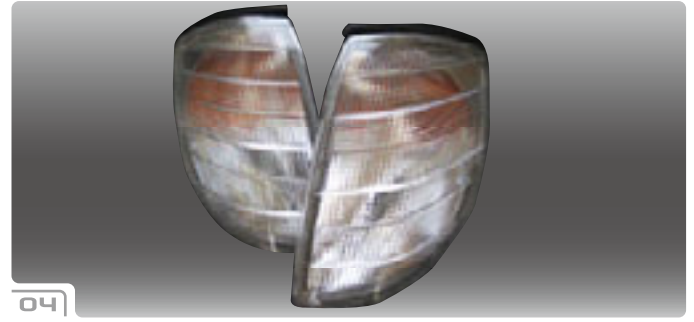

Mercedes-Benz

WHITE WINKER

MERCEDES BENZ White Winker

01

02

03

04

05

06

07

08

Mercedes Benz White Winker

No.	車種	対応年式	商品名	本体価格	税込価格	備考
1	R129	ALL MODEL	WHITE 純正品質	¥28,000	¥29,400 (税込)	
2	R129	ALL MODEL	US STYLE 純正品質	¥30,600	¥32,130 (税込)	
3	R129	ALL MODEL	CRYSTAL	¥8,000	¥8,400 (税込)	
4	W140 SEDAN	ALL MODEL	WHITE	¥6,000	¥6,300 (税込)	
5	W140 SEDAN	ALL MODEL	WHITE 純正品質	¥26,600	¥27,930 (税込)	
6	W140 SEDAN	ALL MODEL	US STYLE 純正品質	¥22,400	¥23,520 (税込)	
7	W140 SEDAN	ALL MODEL	CRYSTAL	¥7,000	¥7,350 (税込)	
8	W126 SEDAN	ALL MODEL	WHITE	¥6,000	¥6,300 (税込)