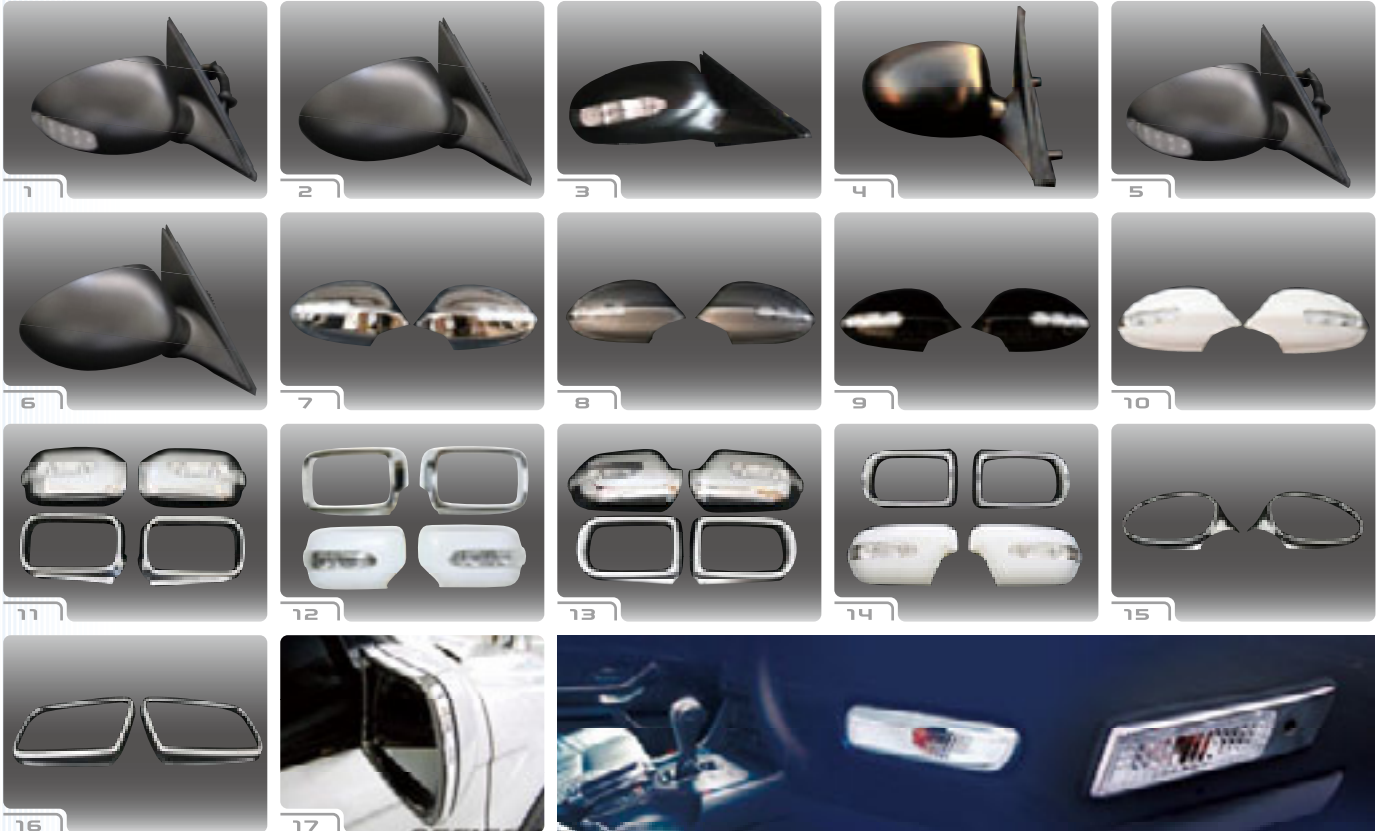

BMW

MIRROR&ACCESSORIES

Door Mirror

BMW Mirror & Accessories

No.	車種	対応年式	商品名	本体価格	税込価格	備考
1	E46 SEDAN COUPE	ALL MODEL	M5 LOOK (LED WINKER付) シートメモリー無	¥60,000	¥63,000 (税込)	※1 ※4
	E46 SEDAN COUPE	ALL MODEL	M5 LOOK (LED WINKER付) シートメモリー付	¥70,000	¥73,500 (税込)	※1 ※2 ※4
2	E46 SEDAN COUPE	ALL MODEL	M5 LOOK シートメモリー無	¥50,000	¥52,500 (税込)	※1 ※4
	E46 SEDAN COUPE	ALL MODEL	M5 LOOK シートメモリー付	¥58,000	¥60,900 (税込)	※1 ※2 ※4
3	E60,E61	-2005y	M5 LOOK (LED WINKER付) シートメモリー付	¥76,000	¥79,800 (税込)	※1 ※4
4	E60,E61	-2005y	M5 LOOK シートメモリー付	¥70,000	¥73,500 (税込)	※1 ※4
5	E39	ALL MODEL	M5 LOOK (LED WINKER付) シートメモリー無	¥60,000	¥63,000 (税込)	※1 ※4
	E39	ALL MODEL	M5 LOOK (LED WINKER付) シートメモリー付	¥70,000	¥73,500 (税込)	※1 ※4
6	E39	ALL MODEL	M5 LOOK シートメモリー無	¥50,000	¥52,500 (税込)	※1 ※4
	E39	ALL MODEL	M5 LOOK シートメモリー付	¥58,000	¥60,900 (税込)	※1 ※4
7	E90,E91,E92,E87	ALL MODEL	DOOR MIRROR COVER with FLASHER CHROME	¥19,000	¥19,950 (税込)	要配線
8	E90,E91,E92,E87	ALL MODEL	DOOR MIRROR COVER with FLASHER SILVER #354	¥19,000	¥19,950 (税込)	要配線
9	E90,E91,E92,E87	ALL MODEL	DOOR MIRROR COVER with FLASHER BLACK #475	¥19,000	¥19,950 (税込)	要配線
10	E90,E91,E92,E87	ALL MODEL	DOOR MIRROR COVER with FLASHER PAINTED	¥15,000	¥15,750 (税込)	要配線 ※4
11	E36,E46,E34(93y-),E32	ALL MODEL	CHROME DOOR MIRROR COVER with CHROME RING	¥15,000	¥15,750 (税込)	要配線
12	E36,E46,E34(93y-),E32	ALL MODEL	DOOR MIRROR COVER PAINTED with CHROME RING	¥11,500	¥12,075 (税込)	要配線 ※4
13	E38,E39	ALL MODEL	CHROME DOOR MIRROR COVER with CHROME RING	¥15,000	¥15,750	要配線
14	E38,E39	ALL MODEL	DOOR MIRROR COVER PAINTED with CHROME RING	¥11,500	¥12,075	要配線 ※4
15	E90 E87 1series	ALL MODEL	CHROME DOOR MIRROR RIM	¥9,000	¥9,450	※3
16	E60	ALL MODEL	CHROME DOOR MIRROR RIM	¥9,000	¥9,450	※3
17	E38,E39	ALL MODEL	CHROME DOOR MIRROR RIM	¥9,000	¥9,450	※3
	E53 X5	ALL MODEL	CHROME DOOR MIRROR RIM	¥9,000	¥9,450	※3

※1 左右ハンドル要確認 ※2 カブラーピン数要確認 ※3 両面テープ付 ※4 要塗装