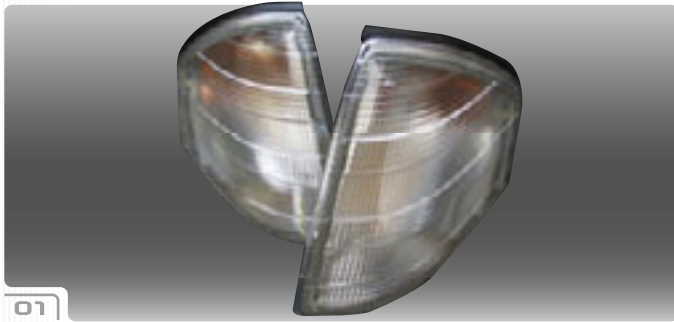

Mercedes-Benz

WHITE WINKER

MERCEDES BENZ White Winker

01