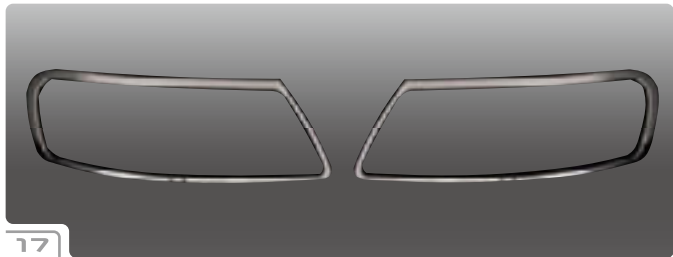

Mercedes Benz Head Light Ring

No.	車種	対応年式	商品名	本体価格	税込価格	備考
11	R170 (SLK-class)	ALL MODEL	CHROME HEAD LIGHT RING	¥13,000	¥13,650 (税込)	両面テープ付
12	UCF30 CELSIOR/LEXUS LS430	2003y/9-	CHROME HEAD LIGHT RING	¥16,000	¥16,800 (税込)	両面テープ付
13	UCF30 CELSIOR/LEXUS LS430	-2003y/8	CHROME HEAD LIGHT RING	¥16,000	¥16,800 (税込)	両面テープ付
14	JZS161 ARIST/LEXUS GS300	ALL MODEL	CHROME HEAD LIGHT RING	¥16,000	¥16,800 (税込)	両面テープ付
15	UZZ40 SOARER	-2005y	CHROME HEAD LIGHT RING	¥16,000	¥16,800 (税込)	両面テープ付
16	PORSCHE CAYENNE	ALL MODEL	CHROME HEAD LIGHT RING	¥18,000	¥18,900 (税込)	両面テープ付
17	Touareg	ALL MODEL	CHROME HEAD LIGHT RING	¥13,000	¥13,650 (税込)	両面テープ付
18	LS460・600h	ALL MODEL	CHROME HEAD LIGHT RING	¥16,000	¥16,800 (税込)	両面テープ付
19	GS350	ALL MODEL	CHROME FOG LIGHT RING	¥9,000	¥9,450 (税込)	両面テープ付

Mercedes Benz Head Light
Mercedes Benz White Winker
Mercedes Benz Side Marker
Mercedes Benz Fog Lamp/Bulb
Mercedes Benz Tail Lens
Mercedes Benz GRILL
Mercedes Benz Head Light RING
Mercedes Benz Rear Lamp RING
Mercedes Benz Door Mirror
Mercedes Benz Chrome Parts
Mercedes Benz Pillar/TV Frame
Mercedes Benz Visor/ Lowering
Mercedes Benz Swarovski
Mercedes Benz Devil
Mercedes Benz Muffler/Cat
Mercedes Benz Forty