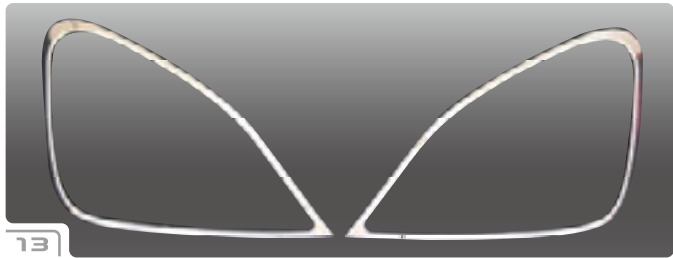

Mercedes Benz Head Light Ring

No.	車種	対応年式	商品名	本体価格	税込価格	備考
11	R170 (SLK-class)	ALL MODEL	CHROME HEAD LIGHT RING	¥13,000	¥13,650 (税込)	両面テープ付
12	UCF30 CELSIOR/LEXUS LS430	2003y/9-	CHROME HEAD LIGHT RING	¥16,000	¥16,800 (税込)	両面テープ付
13	UCF30 CELSIOR/LEXUS LS430	-2003y/8	CHROME HEAD LIGHT RING	¥16,000	¥16,800 (税込)	両面テープ付
14	JZS161 ARIST/LEXUS GS300	ALL MODEL	CHROME HEAD LIGHT RING	¥16,000	¥16,800 (税込)	両面テープ付
15	UZZ40 SOARER	-2005y	CHROME HEAD LIGHT RING	¥16,000	¥16,800 (税込)	両面テープ付
16	PORSCHE CAYENNE	ALL MODEL	CHROME HEAD LIGHT RING	¥18,000	¥18,900 (税込)	両面テープ付
17	Touareg	ALL MODEL	CHROME HEAD LIGHT RING	¥13,000	¥13,650 (税込)	両面テープ付
18	LS460・600h	ALL MODEL	CHROME HEAD LIGHT RING	¥16,000	¥16,800 (税込)	両面テープ付
19	GS350	ALL MODEL	CHROME FOG LIGHT RING	¥9,000	¥9,450 (税込)	両面テープ付

Mercedes Benz Head Light
Mercedes Benz White Winker
Mercedes Benz Side Marker
Mercedes Benz Fog Lamp/Bulb
Mercedes Benz Tail Lens
Mercedes Benz GRILL
Mercedes Benz Head Light RING
Mercedes Benz Rear Lamp RING
Mercedes Benz Door Mirror
Mercedes Benz Chrome Parts
Mercedes Benz Pillar/TV Frame
Mercedes Benz Visor/ Lowering
Mercedes Benz Swarovski
Mercedes Benz Devil
Mercedes Benz Muffler/Cat
Mercedes Benz Forty