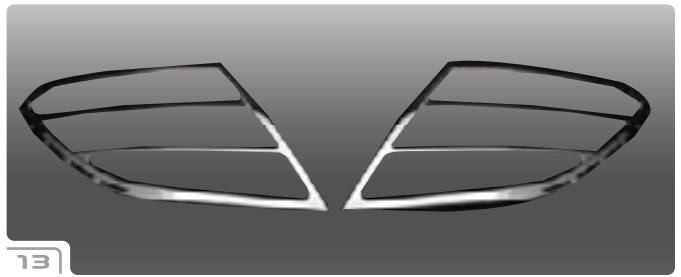

Mercedes Benz Rear Lamp Ring

No.	車種	対応年式	商品名	本体価格	税込価格	備考
10	W211 SEDAN	ALL MODEL	CHROME REAR LAMP RING type-2	¥18,000	¥18,900 (税込)	両面テープ付
11	W210 SEDAN	2000y-	CHROME REAR LAMP RING	¥12,000	¥12,600 (税込)	両面テープ付
12	W210 SEDAN	-1999y	CHROME REAR LAMP RING	¥12,000	¥12,600 (税込)	両面テープ付
13	W204 SEDAN	ALL MODEL	CHROME REAR LAMP RING	¥13,000	¥13,650 (税込)	両面テープ付
14	W203 SEDAN	ALL MODEL	CHROME REAR LAMP RING type-1	¥10,000	¥10,500 (税込)	両面テープ付
15	W203 SEDAN	ALL MODEL	CHROME REAR LAMP RING type-2	¥18,000	¥18,900 (税込)	両面テープ付
16	W202 SEDAN	ALL MODEL	CHROME REAR LAMP RING	¥9,000	¥9,450 (税込)	両面テープ付
17	W209	ALL MODEL	CHROME REAR LAMP RING	¥13,000	¥13,650 (税込)	両面テープ付
18	W208	ALL MODEL	CHROME REAR LAMP RING	¥12,000	¥12,600 (税込)	両面テープ付

Mercedes Benz Head Light
Mercedes Benz White Winker
Mercedes Benz Side Marker
Mercedes Benz Fog Lamp/Bulb
Mercedes Benz Tail Lens
Mercedes Benz GRILL
Mercedes Benz Head Light RING
Mercedes Benz Rear Lamp RING
Mercedes Benz Door Mirror
Mercedes Benz Chrome Parts
Mercedes Benz Pillar/TV Frame
Mercedes Benz Visor/ Lowering
Mercedes Benz Swarovski
Mercedes Benz Devil
Mercedes Benz Muffler Cutler / Forty