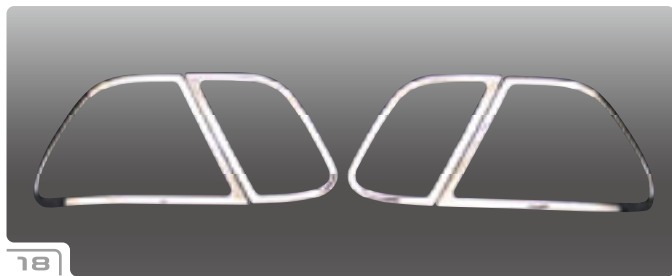

Mercedes Benz Rear Lamp Ring

No.	車種	対応年式	商品名	本体価格	税込価格	備考
10	W211 SEDAN	ALL MODEL	CHROME REAR LAMP RING type-2	¥18,000	¥18,900 (税込)	両面テープ付
11	W210 SEDAN	2000y-	CHROME REAR LAMP RING	¥12,000	¥12,600 (税込)	両面テープ付
12	W210 SEDAN	-1999y	CHROME REAR LAMP RING	¥12,000	¥12,600 (税込)	両面テープ付
13	W204 SEDAN	ALL MODEL	CHROME REAR LAMP RING	¥13,000	¥13,650 (税込)	両面テープ付
14	W203 SEDAN	ALL MODEL	CHROME REAR LAMP RING type-1	¥10,000	¥10,500 (税込)	両面テープ付
15	W203 SEDAN	ALL MODEL	CHROME REAR LAMP RING type-2	¥18,000	¥18,900 (税込)	両面テープ付
16	W202 SEDAN	ALL MODEL	CHROME REAR LAMP RING	¥9,000	¥9,450 (税込)	両面テープ付
17	W209	ALL MODEL	CHROME REAR LAMP RING	¥13,000	¥13,650 (税込)	両面テープ付
18	W208	ALL MODEL	CHROME REAR LAMP RING	¥12,000	¥12,600 (税込)	両面テープ付

Mercedes Benz Head Light
Mercedes Benz White Winker
Mercedes Benz Side Marker
Mercedes Benz Fog Lamp/Bulb
Mercedes Benz Tail Lens
Mercedes Benz GRILL
Mercedes Benz Head Light RING
Mercedes Benz Rear Lamp RING
Mercedes Benz Door Mirror
Mercedes Benz Chrome Parts
Mercedes Benz Pillar/TV Frame
Mercedes Benz Visor/ Lowering
Mercedes Benz Swarovski
Mercedes Benz Devil
Mercedes Benz Muffler Cutler / Forty