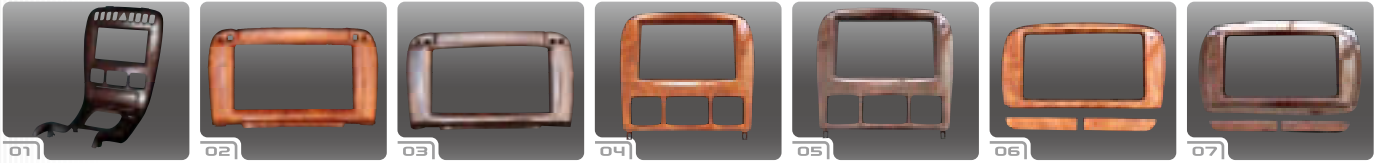

Mercedes-Benz

OTHER PARTS

Wood TV Frame

Chrome Trunk Lid Moulding