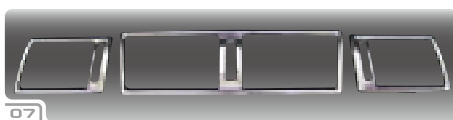

Door Mirror Winker

01

02

NightPoint LED

03

Chrome Shift Board

04

Chrome A/C Frame RIM

05

06

07

08

09

10

11

12

16

13

14

15

Mercedes Benz Other Parts							
No.	車種	対応年式	商品名	本体価格	税込価格	備考	
1	W220	-2002y	2003y LOOK DOOR MIRROR WINKER(LENS ONLY)	¥13,500	¥14,175 (税込)		
2	W203	ALL MODEL	2005y DOOR MIRROR WINKER(LENS ONLY) 純正品質	¥11,700	¥12,285 (税込)		
3	ALMIGHTY		NIGHT POINT LED(10PCS)	¥20,000	¥21,000 (税込)	要加工	
4	W140 W126 R129	ALL MODEL	CHROME SHIFT BOARD RING	¥4,300	¥4,515 (税込)	※1	
	W210 W124	ALL MODEL	CHROME SHIFT BOARD RING	¥4,300	¥4,515 (税込)	※1 ※2	
	W202	-1999y	CHROME SHIFT BOARD RING	¥4,300	¥4,515 (税込)	※1	
5	W210 LHD	ALL MODEL	CHROME A/C FRAME RIM	¥8,500	¥8,925 (税込)	※1	
	W210 RHD	ALL MODEL	CHROME A/C FRAME RIM	¥8,500	¥8,925 (税込)	※1	
6	W140	ALL MODEL	CHROME A/C FRAME RIM	¥8,500	¥8,925 (税込)	※1	
7	W202	ALL MODEL	CHROME A/C FRAME RIM	¥8,500	¥8,925 (税込)	※1	
8	W124	ALL MODEL	CHROME A/C FRAME RIM	¥8,500	¥8,925 (税込)	※1	
9	W163 M-class	ALL MODEL	CHROME A/C FRAME RIM	¥8,500	¥8,925 (税込)	※1	
10	W163,W168,W201		CHROME A/C DIAL RING 58.5Φ(3pcs)	¥4,000	¥4,200 (税込)	※1	
11	W124,W210,W202,W208		CHROME A/C DIAL RING 57Φ(2pcs)	¥3,000	¥3,150 (税込)	※1	
12	W211	~2006y	CHROME A/C FRAME RIM	¥13,000	¥13,650 (税込)	※1	
13	W211	2007y-	CHROME A/C FRAME RIM	¥13,000	¥13,650 (税込)	※1	
14	W639 VIANO	ALL MODEL	CHROME A/C FRAME RIM	¥10,000	¥10,500 (税込)	※1	
15	W140	ALL MODEL	CHROME REAR A/C FRAME RIM	¥4,000	¥4,200 (税込)	※1 ハンドル左右 要確認	
16	W210	ALL MODEL	CHROME REAR A/C FRAME RIM	¥4,000	¥4,200 (税込)	※1	

※1 両面テープ付 ※2 W124年式確認