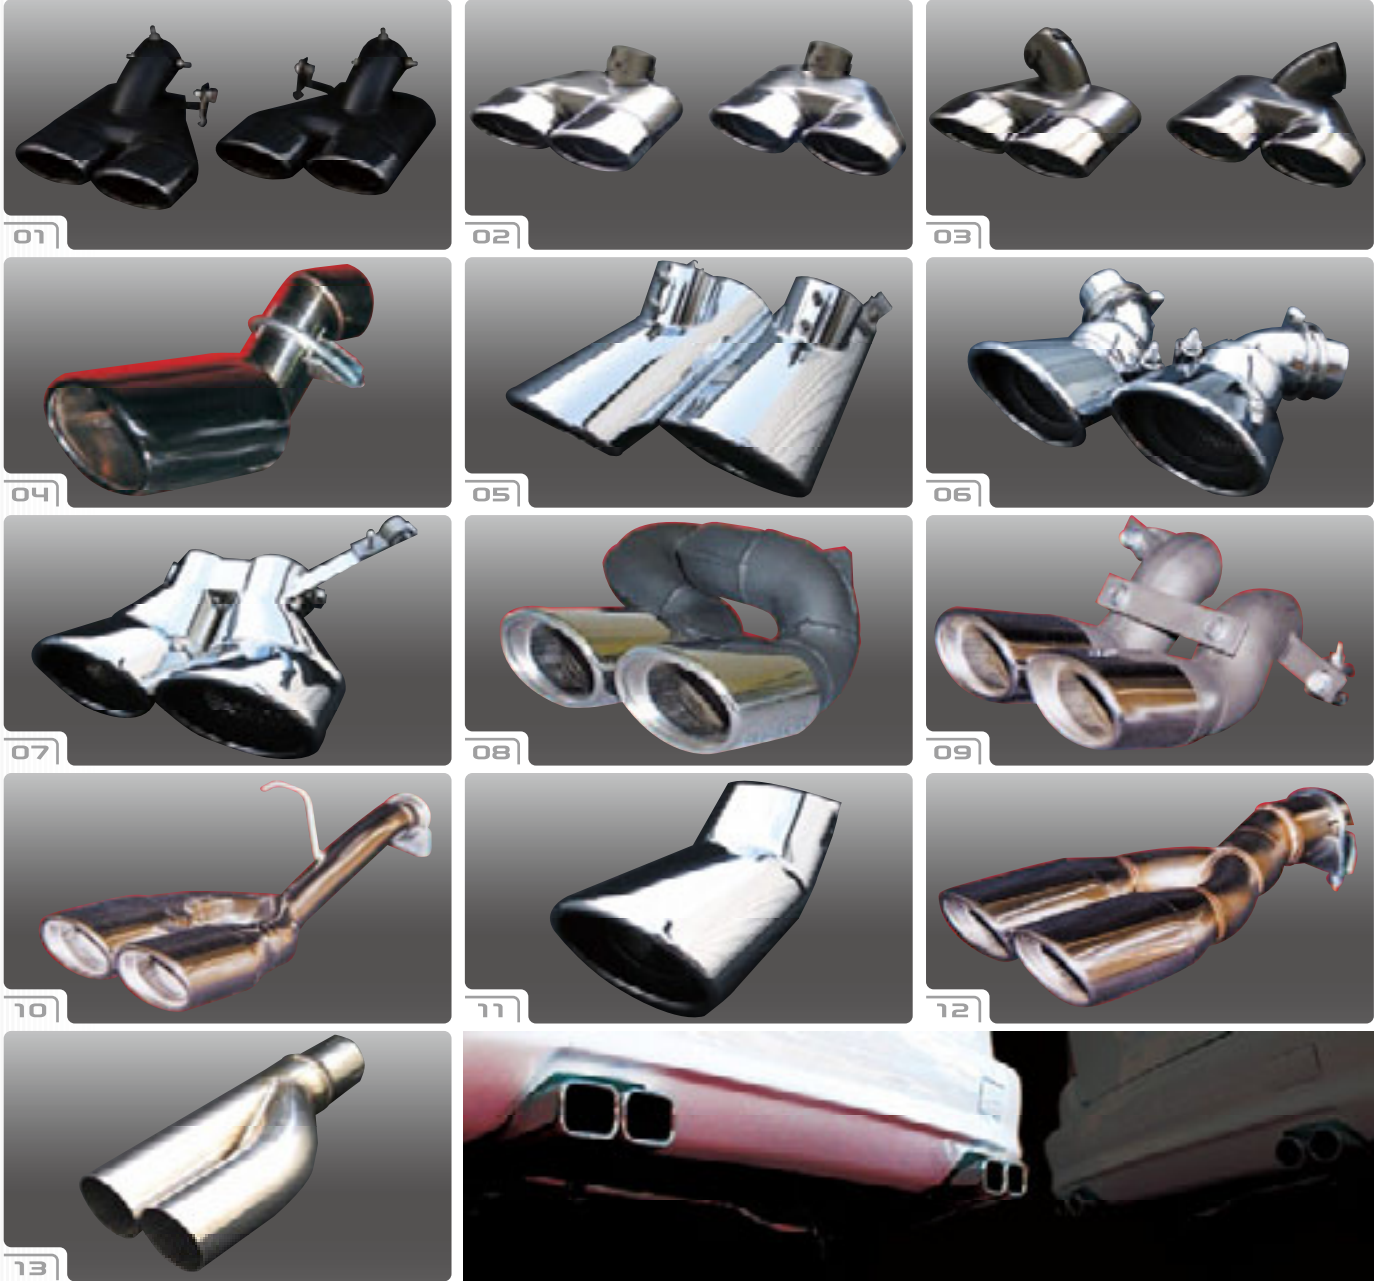

MUFFLER & MUEFLER CUTTER

Muffler Cutter

Mercedes Benz Muffler Cutter

No.	車種	対応年式	商品名	本体価格	税込価格	備考
1	W221	ALL MODEL	OVAL TAIL 4本出し	¥49,000	¥51,450 (税込)	※1 ※4
2	W220	ALL MODEL	OVAL TAIL 4本出し	¥49,000	¥51,450 (税込)	※1 600不可
3	W211	-2006y	OVAL TAIL 4本出し	¥49,000	¥51,450 (税込)	※1 ※3
4	W220	ALL MODEL	OVAL TAIL 左右2本出し	¥70,000	¥73,500 (税込)	※1 ※2 600不可
5	W220	ALL MODEL	OVAL TAIL S600仕様	¥16,000	¥16,800 (税込)	※1 600不可
6	W211	-2006y	OVAL TAIL 320用	¥18,000	¥18,900 (税込)	※5
7	W203	-2005y	OVAL TAIL 180~320用	¥18,000	¥18,900 (税込)	※4
8	W210 SEDAN	ALL MODEL	OVAL TAIL	¥39,000	¥40,950 (税込)	※2 230不可
9	W202	ALL MODEL	OVAL TAIL	¥39,000	¥40,950 (税込)	※2 ※4 ※5
10	W168 A-class	ALL MODEL	OVAL TAIL	¥39,000	¥40,950 (税込)	※6 ※7
11	W163 M-class	ALL MODEL	OVAL TAIL	¥11,500	¥12,075 (税込)	※5
12	W638 V-class	ALL MODEL	OVAL TAIL	¥53,000	¥55,650 (税込)	※6 280不可
13	W638 V-class	ALL MODEL	ROUND TAIL	¥45,000	¥47,250 (税込)	※2 280不可

※1 ノーマルバンパー対応 ※2 ノーマルマフラーカット後滑接 ※3 500&ワゴン不可 ※4 排気量 要確認 ※5 年式 要確認 ※6 ノーマルカット後バンド留め ※7 バイブ外径 要確認 45φor48φ