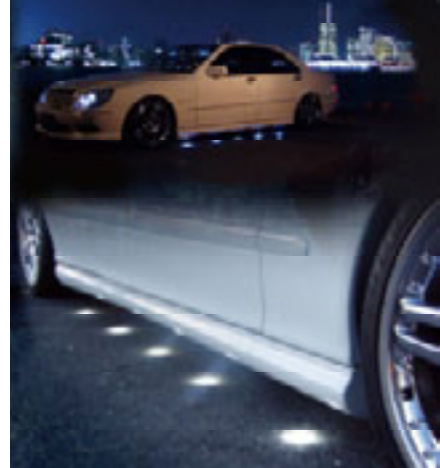

Door Mirror Winker

01

02

NightPoint LED

03

Chrome Shift Board

04

Chrome A/C Frame RIM