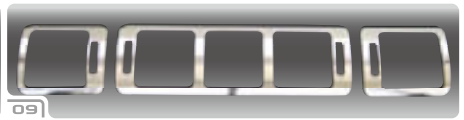

Door Mirror Winker

01

02

NightPoint LED

03

Chrome Shift Board

04

Chrome A/C Frame RIM

05

06

07

08

09

10

11

12

16

13

14

15

Mercedes Benz Other Parts							
No.	車種	対応年式	商品名	本体価格	税込価格	備考	
1	W220	-2002y	2003y LOOK DOOR MIRROR WINKER(LENS ONLY)	¥13,500	¥14,175 (税込)		
2	W203	ALL MODEL	2005y DOOR MIRROR WINKER(LENS ONLY) 純正品質	¥11,700	¥12,285 (税込)		
3	ALMIGHTY		NIGHT POINT LED(10PCS)	¥20,000	¥21,000 (税込)	要加工	
4	W140 W126 R129	ALL MODEL	CHROME SHIFT BOARD RING	¥4,300	¥4,515 (税込)	※1	
	W210 W124	ALL MODEL	CHROME SHIFT BOARD RING	¥4,300	¥4,515 (税込)	※1 ※2	
	W202	-1999y	CHROME SHIFT BOARD RING	¥4,300	¥4,515 (税込)	※1	
5	W210 LHD	ALL MODEL	CHROME A/C FRAME RIM	¥8,500	¥8,925 (税込)	※1	
	W210 RHD	ALL MODEL	CHROME A/C FRAME RIM	¥8,500	¥8,925 (税込)	※1	
6	W140	ALL MODEL	CHROME A/C FRAME RIM	¥8,500	¥8,925 (税込)	※1	
7	W202	ALL MODEL	CHROME A/C FRAME RIM	¥8,500	¥8,925 (税込)	※1	
8	W124	ALL MODEL	CHROME A/C FRAME RIM	¥8,500	¥8,925 (税込)	※1	
9	W163 M-class	ALL MODEL	CHROME A/C FRAME RIM	¥8,500	¥8,925 (税込)	※1	
10	W163,W168,W201		CHROME A/C DIAL RING 58.5Φ(3pcs)	¥4,000	¥4,200 (税込)	※1	
11	W124,W210,W202,W208		CHROME A/C DIAL RING 57Φ(2pcs)	¥3,000	¥3,150 (税込)	※1	
12	W211	~2006y	CHROME A/C FRAME RIM	¥13,000	¥13,650 (税込)	※1	
13	W211	2007y-	CHROME A/C FRAME RIM	¥13,000	¥13,650 (税込)	※1	
14	W639 VIANO	ALL MODEL	CHROME A/C FRAME RIM	¥10,000	¥10,500 (税込)	※1	
15	W140	ALL MODEL	CHROME REAR A/C FRAME RIM	¥4,000	¥4,200 (税込)	※1 ハンドル左右 要確認	
16	W210	ALL MODEL	CHROME REAR A/C FRAME RIM	¥4,000	¥4,200 (税込)	※1	

※1 両面テープ付 ※2 W124年式確認