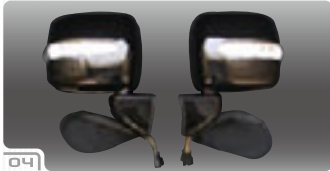

Door Mirror Rim