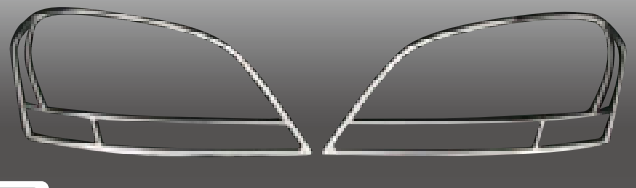

Mercedes-Benz

HEAD LIGHT RING

01

02

03

04

05

06

07

08

09

10

Mercedes Benz Head Light Ring

No.	車種	対応年式	商品名	本体価格	税込価格	備考
1	W639 (VIANO)	ALL MODEL	CHROME HEAD LIGHT RING	¥17,000	¥17,850 (税込)	両面テープ付
2	W169 (A-class)	ALL MODEL	CHROME HEAD LIGHT RING	¥10,500	¥11,025 (税込)	両面テープ付※1
3	W168 (A-class)	ALL MODEL	CHROME HEAD LIGHT RING	¥8,000	¥8,400 (税込)	両面テープ付
4	W245 (B-class)	ALL MODEL	CHROME HEAD LIGHT RING	¥16,000	¥16,800 (税込)	両面テープ付
5	W164 (M-Class)	ALL MODEL	CHROME HEAD LIGHT RING type-1	¥17,000	¥17,850 (税込)	両面テープ付
6	W164 (M-Class)	ALL MODEL	CHROME HEAD LIGHT RING type-2	¥18,000	¥18,900 (税込)	両面テープ付
7	W163 (M-class)	ALL MODEL	CHROME HEAD LIGHT RING	¥13,000	¥13,650 (税込)	両面テープ付
8	W251 (R-Class)	ALL MODEL	CHROME HEAD LIGHT RING	¥13,000	¥13,650 (税込)	両面テープ付
9	X164 (GL-Class)	ALL MODEL	CHROME HEAD LIGHT RING	¥17,000	¥17,850 (税込)	両面テープ付
10	R171 (SLK-class)	ALL MODEL	CHROME HEAD LIGHT RING	¥13,000	¥13,650 (税込)	両面テープ付

※1 Bi Xenon車は取付不可