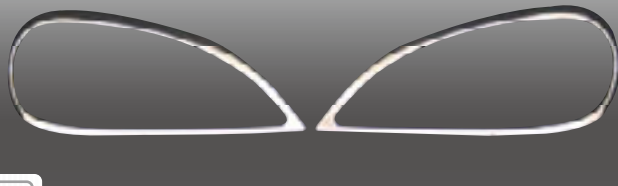

07

08

09

10

Mercedes Benz Head Light Ring

No.	車種	対応年式	商品名	本体価格	税込価格	備考
1	W639 (VIANO)	ALL MODEL	CHROME HEAD LIGHT RING	¥17,000	¥17,850 (税込)	両面テープ付
2	W169 (A-class)	ALL MODEL	CHROME HEAD LIGHT RING	¥10,500	¥11,025 (税込)	両面テープ付※1
3	W168 (A-class)	ALL MODEL	CHROME HEAD LIGHT RING	¥8,000	¥8,400 (税込)	両面テープ付
4	W245 (B-class)	ALL MODEL	CHROME HEAD LIGHT RING	¥16,000	¥16,800 (税込)	両面テープ付
5	W164 (M-Class)	ALL MODEL	CHROME HEAD LIGHT RING type-1	¥17,000	¥17,850 (税込)	両面テープ付
6	W164 (M-Class)	ALL MODEL	CHROME HEAD LIGHT RING type-2	¥18,000	¥18,900 (税込)	両面テープ付
7	W163 (M-class)	ALL MODEL	CHROME HEAD LIGHT RING	¥13,000	¥13,650 (税込)	両面テープ付
8	W251 (R-Class)	ALL MODEL	CHROME HEAD LIGHT RING	¥13,000	¥13,650 (税込)	両面テープ付
9	X164 (GL-Class)	ALL MODEL	CHROME HEAD LIGHT RING	¥17,000	¥17,850 (税込)	両面テープ付
10	R171 (SLK-class)	ALL MODEL	CHROME HEAD LIGHT RING	¥13,000	¥13,650 (税込)	両面テープ付